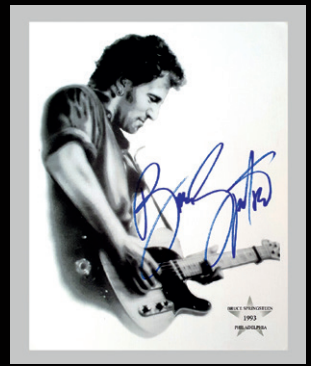

LOT 062 Large Texaco
Motor Oil Logo Neon
Sign with Backplate

LOT 059 Large Ferrari
Logo Neon Sign with
Backplate

LOT 061 Large Shell
Premium Gasoline
Logo Neon Sign with
Backplate

LOT 055 New 20th
Century Fox Neon Sign
with Backplate

LOT 052 Rock 'n' Roll
Fender Guitar Neon
Sign with Backplate

LOT 057 Large
Chevrolet Corvette
Flags Neon Sign with
Backplate

LOT 396 George Clooney
Picture with Original
Signature

LOT 412 An Original Photo
of Bono (U2)
with Original Signature