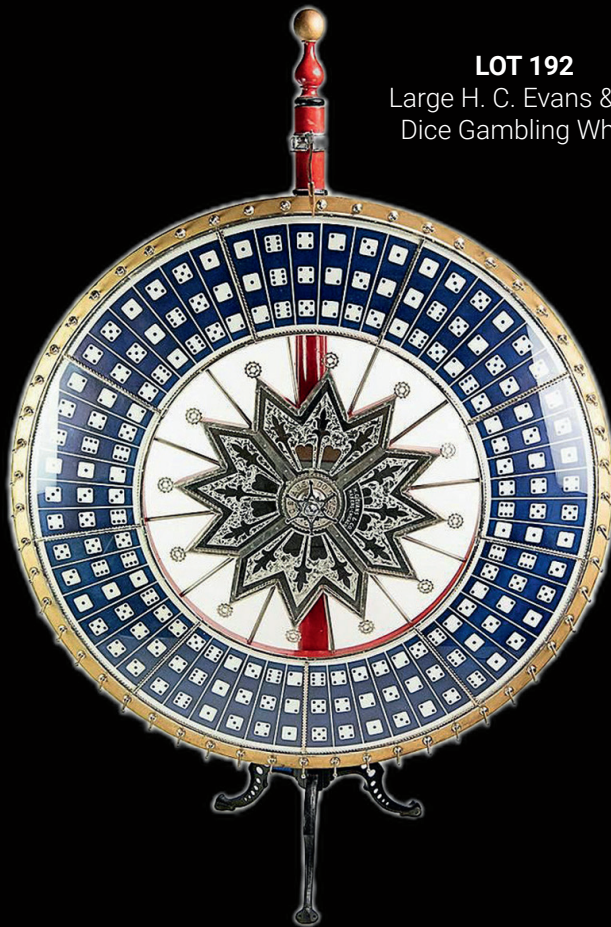

THE DUTCH AUCTION COMPANY BV / RINGBAAN NOORD 5, 5013 EA
TILBURG, THE NETHERLANDS

AUCTION

SATURDAY / ZATERDAG - 01.10.2022 13:00

LOT 192

Large H. C. Evans & Co.
Dice Gambling Wheel

Items on the flipbook is just a selection of lots in the auction.
For full catalog go online to our website.